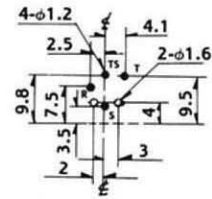

6.4 ϕ HEADPHONE JACK 2.5 ϕ EARPHONE JACK

LJB0665H (10m/m)
LJB0665 (8m/m)

LJE0250

LJE0251 W/THREAD
LJE0251-A W/O THREAD

P.C.B. LAYOUT (BOTTOM VIEW)

2.5 ϕ EARPHONE JACK

LJE0252-B

**P.C.B. LAYOUT
(BOTTOM VIEW)**

LJE0252-3RT STEREO

**P.C.B. LAYOUT
(BOTTOM VIEW)**

LJE0255

**P.C.B. LAYOUT
(BOTTOM VIEW)**

(S.M.T.)

2.5 ϕ . EARPHONE JACK

LJE0257

**P.C.B. LAYOUT
(BOTTOM VIEW)**

-2T	-3RT	-3TS	-4R	-5