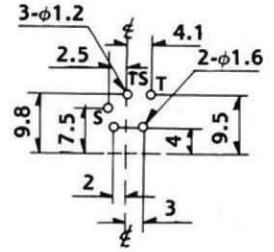

6.4 ϕ HEADPHONE JACK 2.5 ϕ EARPHONE JACK

LJB0665H (10m/m)
LJB0665 (8m/m)

LJE0250

LJE0251 W/THREAD
LJE0251-A W/O THREAD

P.C.B. LAYOUT (BOTTOM VIEW)

2.5 ϕ EARPHONE JACK

LJE0252-B

**P.C.B. LAYOUT
(BOTTOM VIEW)**

LJE0252-3RT STEREO

**P.C.B. LAYOUT
(BOTTOM VIEW)**

LJE0255

**P.C.B. LAYOUT
(BOTTOM VIEW)**

(S.M.T.)

2.5 ϕ . EARPHONE JACK

LJE0257

**P.C.B. LAYOUT
(BOTTOM VIEW)**

-2T	-3RT	-3TS	-4R	-5