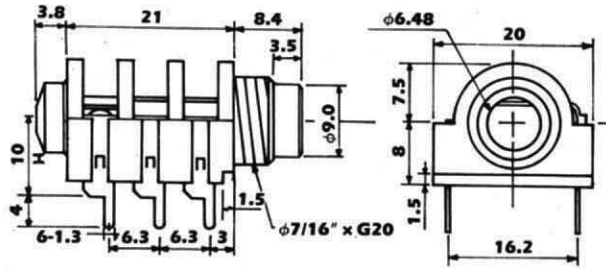

6.4 ϕ HEADPHONE JACK 2.5 ϕ EARPHONE JACK

LJB0665H (10m/m)
LJB0665 (8m/m)

LJE0250

LJE0251 W/THREAD
LJE0251-A W/O THREAD

P.C.B. LAYOUT (BOTTOM VIEW)

2.5 ϕ EARPHONE JACK

LJE0252-B

**P.C.B. LAYOUT
(BOTTOM VIEW)**

LJE0252-3RT STEREO

**P.C.B. LAYOUT
(BOTTOM VIEW)**

LJE0255

**P.C.B. LAYOUT
(BOTTOM VIEW)**

(S.M.T.)

2.5 ϕ . EARPHONE JACK

LJE0257

**P.C.B. LAYOUT
(BOTTOM VIEW)**