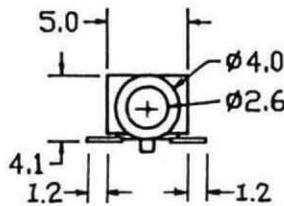

6.4 ϕ HEADPHONE JACK 2.5 ϕ EARPHONE JACK

LJB0665H (10m/m)
LJB0665 (8m/m)

LJE0250

LJE0251 W/THREAD
LJE0251-A W/O THREAD

P.C.B. LAYOUT (BOTTOM VIEW)

2.5 ϕ EARPHONE JACK

LJE0252-B

**P.C.B. LAYOUT
(BOTTOM VIEW)**

LJE0252-3RT STEREO

**P.C.B. LAYOUT
(BOTTOM VIEW)**

LJE0255

**P.C.B. LAYOUT
(BOTTOM VIEW)**

(S.M.T.)

2.5 ϕ . EARPHONE JACK

LJE0257

**P.C.B. LAYOUT
(BOTTOM VIEW)**