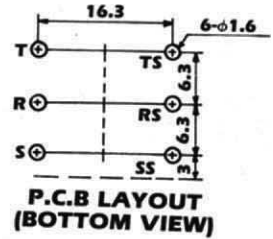

6.4 ϕ HEADPHONE JACK 2.5 ϕ EARPHONE JACK

LJB0665H (10m/m)
LJB0665 (8m/m)

LJE0250

LJE0251 W/THREAD
LJE0251-A W/O THREAD

P.C.B. LAYOUT (BOTTOM VIEW)

2.5 ϕ EARPHONE JACK

LJE0252-B

**P.C.B. LAYOUT
(BOTTOM VIEW)**

LJE0252-3RT STEREO

**P.C.B. LAYOUT
(BOTTOM VIEW)**

LJE0255

**P.C.B. LAYOUT
(BOTTOM VIEW)**

(S.M.T.)

2.5 ϕ . EARPHONE JACK

LJE0257

**P.C.B. LAYOUT
(BOTTOM VIEW)**

-2T	-3RT	-3TS	-4R	-5