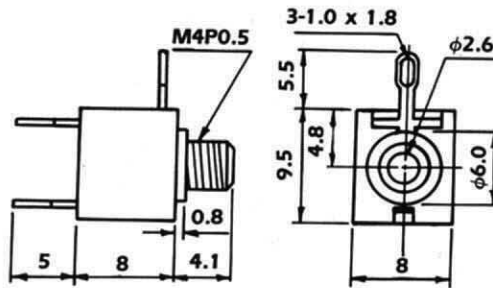

6.4 ϕ HEADPHONE JACK 2.5 ϕ EARPHONE JACK

LJB0665H (10m/m)
LJB0665 (8m/m)

LJE0250

LJE0251 W/THREAD
LJE0251-A W/O THREAD

P.C.B. LAYOUT (BOTTOM VIEW)

2.5 ϕ EARPHONE JACK

LJE0252-B

**P.C.B. LAYOUT
(BOTTOM VIEW)**

LJE0252-3RT STEREO

**P.C.B. LAYOUT
(BOTTOM VIEW)**

LJE0255

**P.C.B. LAYOUT
(BOTTOM VIEW)**

(S.M.T.)

2.5 ϕ . EARPHONE JACK

LJE0257

**P.C.B. LAYOUT
(BOTTOM VIEW)**