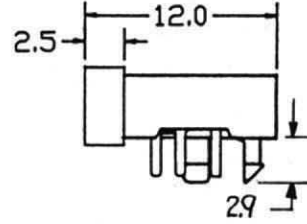

LJE0252-3RT STEREO

**P.C.B. LAYOUT
(BOTTOM VIEW)**

LJE0255

**P.C.B. LAYOUT
(BOTTOM VIEW)**

(S.M.T.)

2.5 ϕ . EARPHONE JACK

LJE0257

**P.C.B. LAYOUT
(BOTTOM VIEW)**

-2T	-3RT	-3TS	-4R	-5