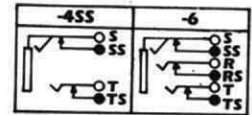

6.4 ϕ HEADPHONE JACK 2.5 ϕ EARPHONE JACK

LJB0665H (10m/m)
LJB0665 (8m/m)

LJE0250

LJE0251 W/THREAD
LJE0251-A W/O THREAD

P.C.B. LAYOUT (BOTTOM VIEW)

2.5 ϕ EARPHONE JACK

LJE0252-B

**P.C.B. LAYOUT
(BOTTOM VIEW)**