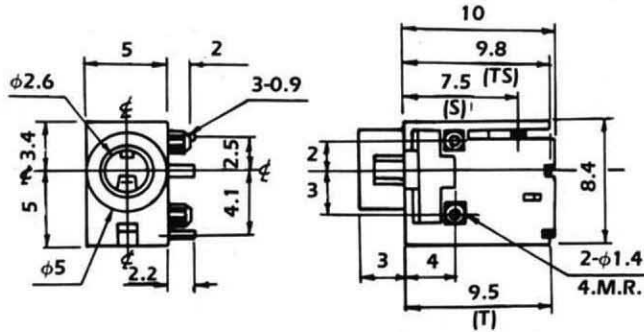

6.4 ϕ HEADPHONE JACK 2.5 ϕ EARPHONE JACK

LJB0665H (10m/m)
LJB0665 (8m/m)

LJE0250

LJE0251 W/THREAD
LJE0251-A W/O THREAD

P.C.B. LAYOUT (BOTTOM VIEW)

2.5 ϕ EARPHONE JACK

LJE0252-B

**P.C.B. LAYOUT
(BOTTOM VIEW)**

LJE0252-3RT STEREO

**P.C.B. LAYOUT
(BOTTOM VIEW)**

LJE0255

**P.C.B. LAYOUT
(BOTTOM VIEW)**

(S.M.T.)

2.5 ϕ . EARPHONE JACK

LJE0257

**P.C.B. LAYOUT
(BOTTOM VIEW)**

-2T	-3RT	-3TS	-4R	-5