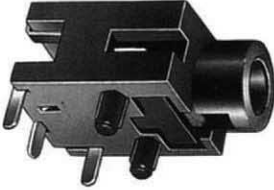

6.4 ϕ HEADPHONE JACK 2.5 ϕ EARPHONE JACK

LJB0665H (10m/m)
LJB0665 (8m/m)

LJE0250

LJE0251 W/THREAD
LJE0251-A W/O THREAD

P.C.B. LAYOUT (BOTTOM VIEW)

2.5 ϕ EARPHONE JACK

LJE0252-B

**P.C.B. LAYOUT
(BOTTOM VIEW)**

LJE0252-3RT STEREO

**P.C.B. LAYOUT
(BOTTOM VIEW)**

LJE0255

**P.C.B. LAYOUT
(BOTTOM VIEW)**

(S.M.T.)

2.5 ϕ . EARPHONE JACK

LJE0257

**P.C.B. LAYOUT
(BOTTOM VIEW)**