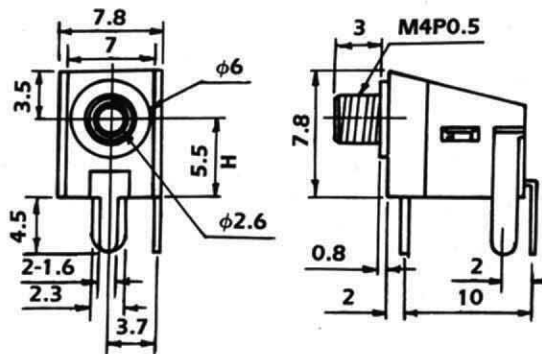

6.4 ϕ HEADPHONE JACK 2.5 ϕ EARPHONE JACK

LJB0665H (10m/m)
LJB0665 (8m/m)

LJE0250

LJE0251 W/THREAD
LJE0251-A W/O THREAD

P.C.B. LAYOUT (BOTTOM VIEW)

2.5 ϕ EARPHONE JACK

LJE0252-B

**P.C.B. LAYOUT
(BOTTOM VIEW)**

LJE0252-3RT STEREO

**P.C.B. LAYOUT
(BOTTOM VIEW)**

LJE0255

**P.C.B. LAYOUT
(BOTTOM VIEW)**

(S.M.T.)

2.5 ϕ . EARPHONE JACK

LJE0257

**P.C.B. LAYOUT
(BOTTOM VIEW)**

-2T	-3RT	-3TS	-4R	-5