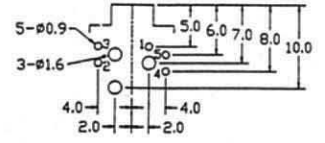

LJE0252-3RT STEREO

**P.C.B. LAYOUT
(BOTTOM VIEW)**

LJE0255

**P.C.B. LAYOUT
(BOTTOM VIEW)**

(S.M.T.)

2.5 ϕ . EARPHONE JACK

LJE0257

**P.C.B. LAYOUT
(BOTTOM VIEW)**

-2T	-3RT	-3TS	-4R	-5