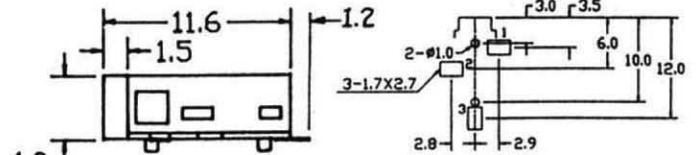

LJE0255

**P.C.B. LAYOUT
(BOTTOM VIEW)**

(S.M.T.)