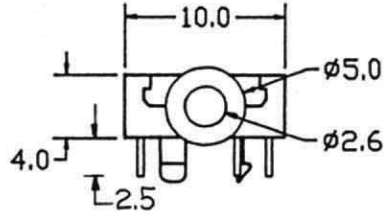

6.4 ϕ HEADPHONE JACK 2.5 ϕ EARPHONE JACK

LJB0665H (10m/m)
LJB0665 (8m/m)

LJE0250

LJE0251 W/THREAD
LJE0251-A W/O THREAD

P.C.B. LAYOUT (BOTTOM VIEW)

2.5 ϕ EARPHONE JACK

LJE0252-B

**P.C.B. LAYOUT
(BOTTOM VIEW)**

LJE0252-3RT STEREO

**P.C.B. LAYOUT
(BOTTOM VIEW)**

LJE0255

**P.C.B. LAYOUT
(BOTTOM VIEW)**

(S.M.T.)

2.5 ϕ . EARPHONE JACK

LJE0257

**P.C.B. LAYOUT
(BOTTOM VIEW)**

-2T	-3RT	-3TS	-4R	-5