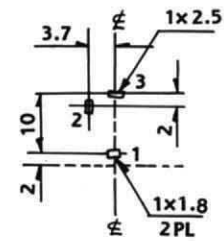

6.4 ϕ HEADPHONE JACK 2.5 ϕ EARPHONE JACK

LJB0665H (10m/m)
LJB0665 (8m/m)

LJE0250

LJE0251 W/THREAD
LJE0251-A W/O THREAD

P.C.B. LAYOUT (BOTTOM VIEW)

2.5 ϕ EARPHONE JACK

LJE0252-B

**P.C.B. LAYOUT
(BOTTOM VIEW)**

LJE0252-3RT STEREO

**P.C.B. LAYOUT
(BOTTOM VIEW)**

LJE0255

**P.C.B. LAYOUT
(BOTTOM VIEW)**

(S.M.T.)

2.5 ϕ . EARPHONE JACK

LJE0257

**P.C.B. LAYOUT
(BOTTOM VIEW)**

-2T	-3RT	-3TS	-4R	-5