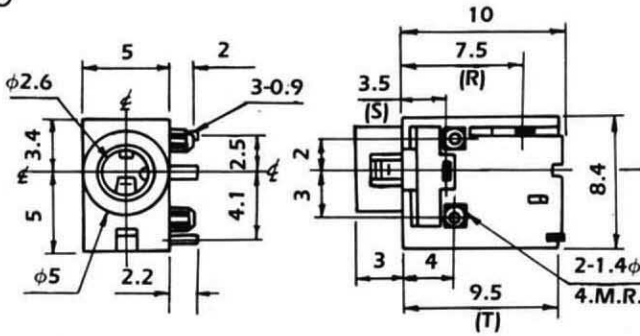

6.4 ϕ HEADPHONE JACK 2.5 ϕ EARPHONE JACK

LJB0665H (10m/m)
LJB0665 (8m/m)

LJE0250

LJE0251 W/THREAD
LJE0251-A W/O THREAD

P.C.B. LAYOUT (BOTTOM VIEW)

2.5 ϕ EARPHONE JACK

LJE0252-B

**P.C.B. LAYOUT
(BOTTOM VIEW)**

LJE0252-3RT STEREO

**P.C.B. LAYOUT
(BOTTOM VIEW)**

LJE0255

**P.C.B. LAYOUT
(BOTTOM VIEW)**

(S.M.T.)

2.5 ϕ . EARPHONE JACK

LJE0257

**P.C.B. LAYOUT
(BOTTOM VIEW)**